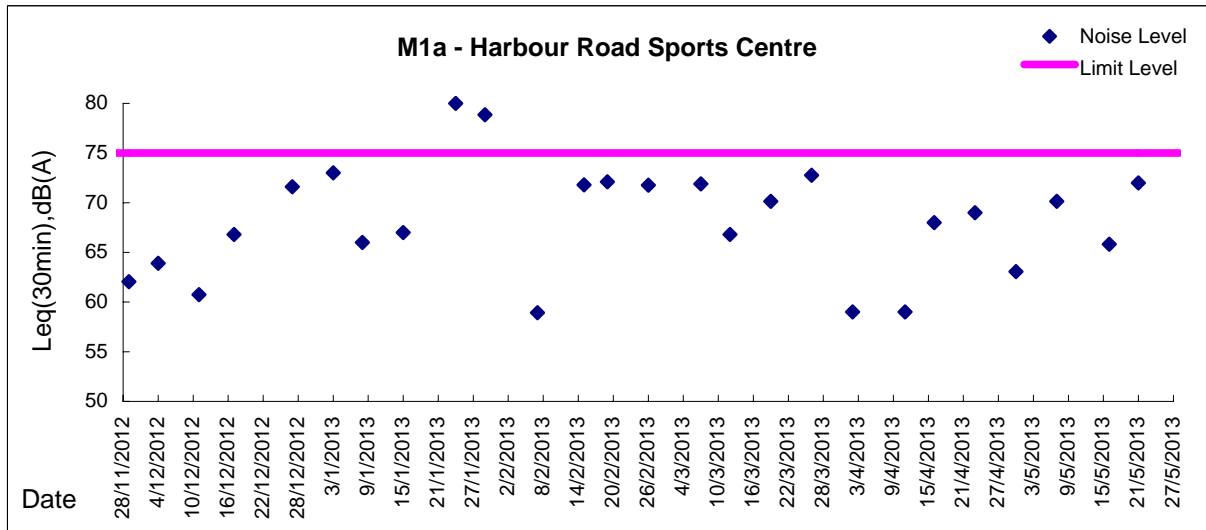

Graphic Presentation of Noise Monitoring Result
Day Time (0700 - 1900hrs on normal weekdays)

Graphic Presentation of Noise Monitoring Result

Day Time (0700 - 1900hrs on normal weekdays)