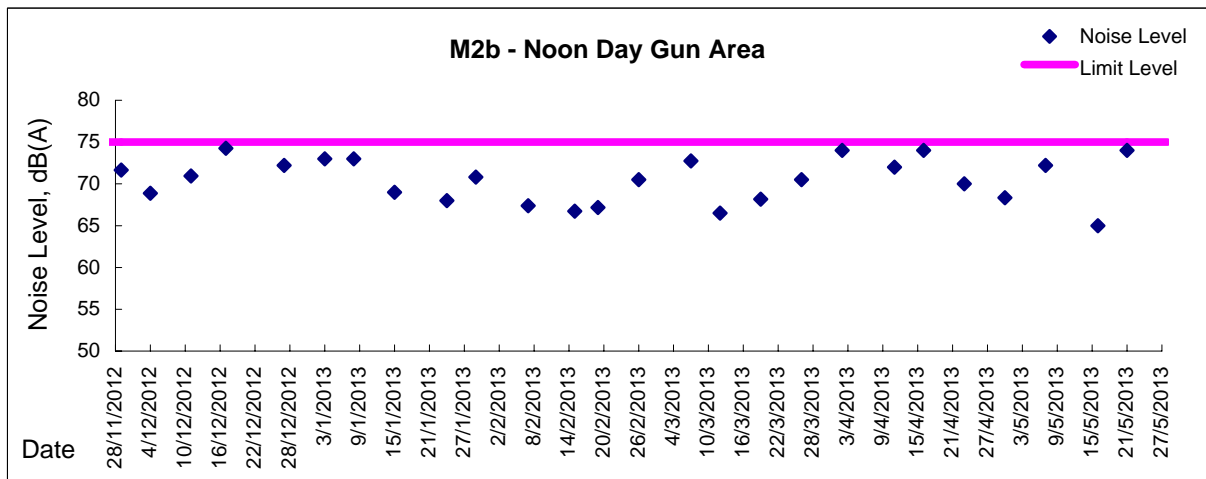

Graphic Presentation of Noise Monitoring Result
Day Time (0700 - 1900hrs on normal weekdays)

Graphic Presentation of Noise Monitoring Result

Day Time (0700 - 1900hrs on normal weekdays)