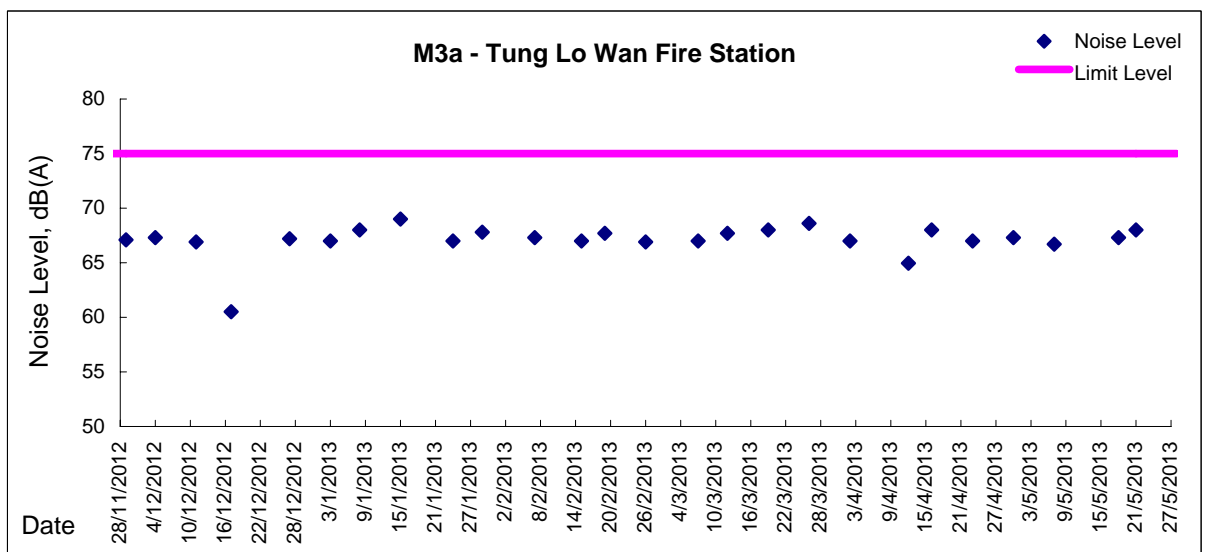

Graphic Presentation of Noise Monitoring Result
Day Time (0700 - 1900hrs on normal weekdays)

Graphic Presentation of Noise Monitoring Result

Day Time (0700 - 1900hrs on normal weekdays)